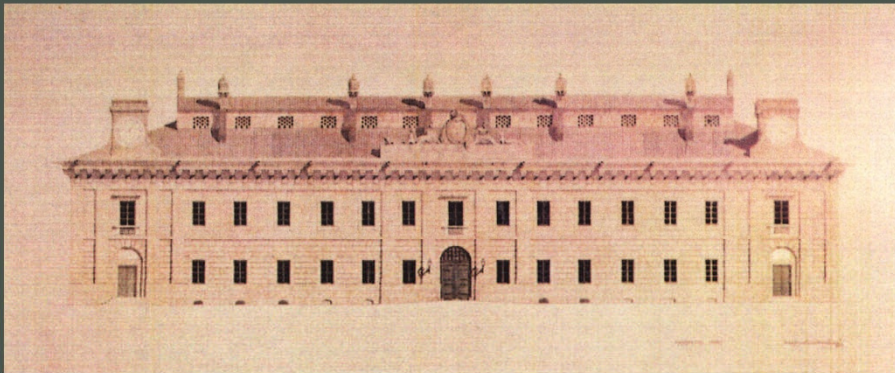

ISTITUTO INTERNAZIONALE STUDI AVANZATI DI STEREAICA  
Scienza della Rappresentazione dello Spazio

INTERNATIONAL INSTITUTE FOR ADVANCED STUDIES OF STEREAICS  
Space Representation Science

Università degli Studi di Palermo

*Giuseppe Maria Catalano, Fabio Morello, Filippo Mulè*

La Real Casina di caccia di Ferdinando IV di Borbone nel bosco della Ficuzza (Palermo). Analisi diretta alla tutela del monumento

1995

# **THE ROYAL HUNTING PALACE OF KING FERDINANDO IV BORBONE IN THE FICUZZA WOOD (PALERMO): SURVEY FOR THE DEFENCE OF THE MONUMENT**

(con Fabio Morello e Filippo Mulè)

*All steps of the Royal Palace's survey are completely and exhaustively related, ranging from the research of all the original documents required to a detailed reconstruction of the steps and the constructive techniques, of the designers and workers, to the reconnaissance of those historical events that have directly involved the building's life, in the background of important political changes.*

*The exact and critical survey is showed in fourteen great colored plates (scale 1:50) and the analysis of structural deterioration is illustrated in four great colored plates (scale 1:50).*